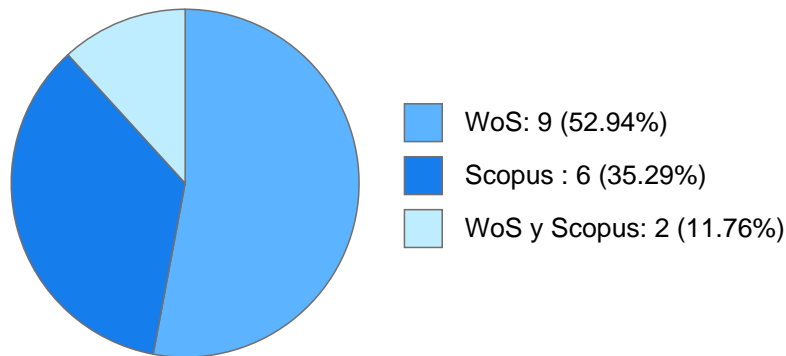

## Estímulos, programas, premios y reconocimientos

SNI I 2020 - 2023

SNI C 2018 - 2019

EQUIVALENCIA PRIDE B 2017 - 2022

**DOCUMENTOS EN REVISTAS**

**Histórico de Documentos**

#	Título	Autores	Revista	Año
1	Educational mismatch and economic adjustment: How did the Mexican job market respond to the pandemic?	ANA RUTH ESCOTO CASTILLO Emma Liliana Navarrete-Lopez	ICONOS	2024
2	Mexico City, Montevideo, and Sao Paulo: Collective Action by Delivery Platform Workers in Three Different Scenarios	ANA RUTH ESCOTO CASTILLO Clara Marquez Marco Gonsales et al.	Journal Of Labor And Society	2022
3	Mexico and the working population at the beginning of the COVID-19 pandemic: Between essentiality and risk at work	NINA CASTRO MENDEZ ANA RUTH ESCOTO CASTILLO ENRIQUE MAURICIO PADRON INNAMORATO et al.	REVISTA LATINOAMERICA NA DE POBLACION	2021
4	The Complexity of the Covid-19 Crisis and the Fragility of the Mexican Labor Market. The Gap between Men and Women in Employment, Unemployment and Availability for Work	ANA RUTH ESCOTO CASTILLO ENRIQUE MAURICIO PADRON INNAMORATO ROSA PATRICIA ROMAN REYES	REVISTA MEXICANA DE CIENCIAS POLITICAS Y SOCIALES	2021
5	Segmentación en el ingreso por trabajo según condición migratoria, género y ascendencia étnico-racial en Uruguay	ANA RUTH ESCOTO CASTILLO Scotti C.M. Rosas V.P.	Migraciones	2020
6	Work and its measurement. My times. Anthology of study on work and gender	ANA RUTH ESCOTO CASTILLO	ESTUDIOS DEMOGRAFICOS Y URBANOS	2020